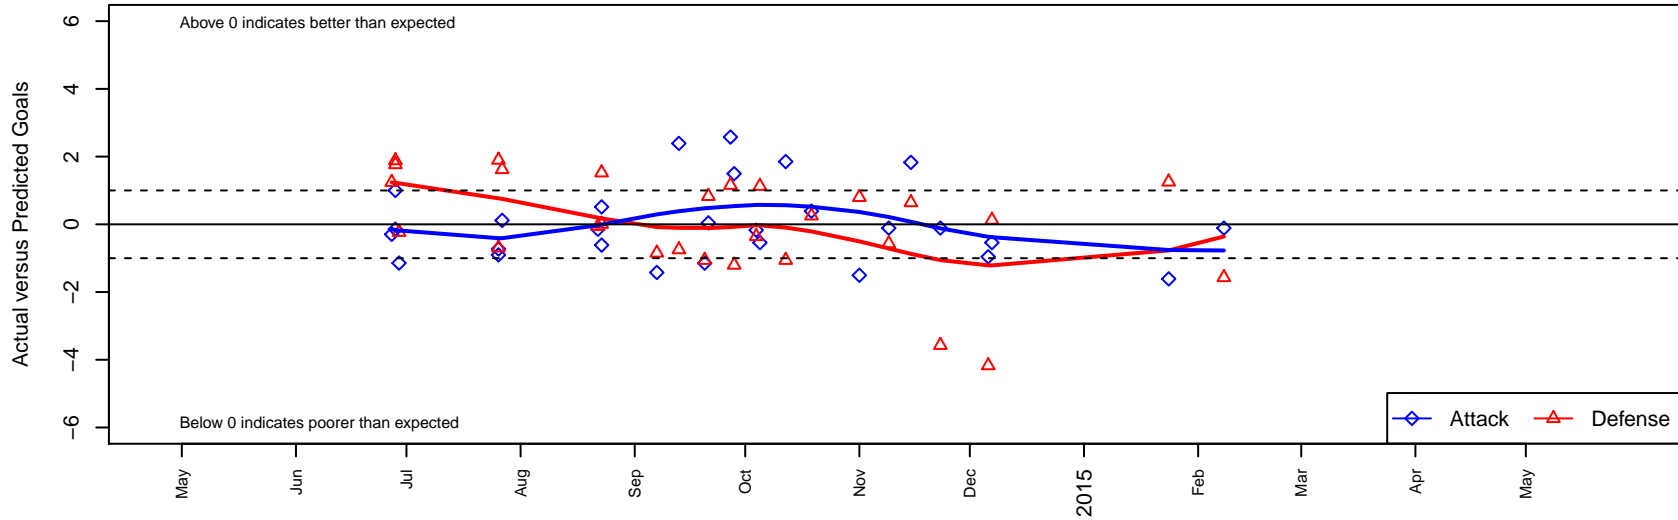

# Whatcom Rangers Blue B98

Whatcom FC Rangers  
 Bellingham, WA  
 B98 total strength=1310  
 attack=7.23 defense=4.74  
 fall league = RCL B98 Div 4  
 notes= Abshier 2012, Saletto 2014

alt names used:  
 71 WFC Rangers BU16 Blue  
 WHATCOM FC RANGERS B98 BLUE SALETT  
 70 Whatcom FC Rangers BU16 Blue  
 Whatcom FC Ra – BU98 Blue  
 Whatcom FC Ra – BU98 Blue

Venues played:  
 2014 Baker Blast COPA U16  
 2014 Oswego Nike Cup Silver U16  
 2014 Puma Pacific Coast Challenge COPA U16  
 2014 RCL B98 Div 4  
 2014 WYS Presidents Cup B98 Div 2

**Whatcom Rangers Blue B98**  
 Dots are actual minus expected GF (blue circles) and GA (red triangles).  
 Blue line is smoothed change in attack strength. Red is smoothed change in defense strength.

**attack and defense variance (black dot)  
relative to other teams  
and top 10 in region**

**attack and defense rating  
relative to others at age  
and all opponents in last 13 months**

**Performance relative to 13 month average**