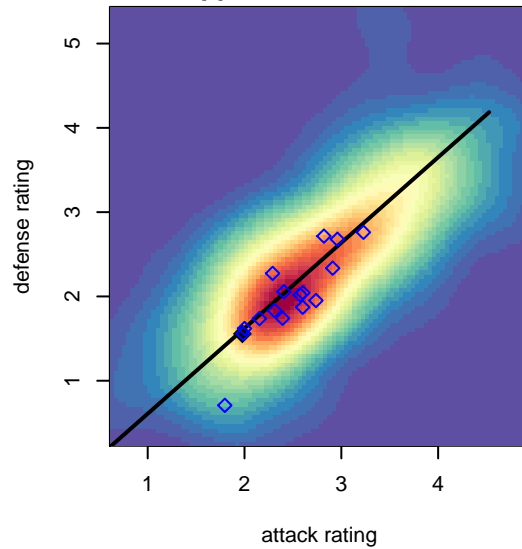

# Whatcom Rangers Blue B98

Whatcom FC Rangers  
 Bellingham, WA  
 B98 total strength=1310  
 attack=7.23 defense=4.74  
 fall league = RCL B98 Div 4  
 notes= Abshier 2012, Saletto 2014

alt names used:  
 71 WFC Rangers BU16 Blue  
 WHATCOM FC RANGERS B98 BLUE SALETT  
 70 Whatcom FC Rangers BU16 Blue  
 Whatcom FC Ra – BU98 Blue  
 Whatcom FC Ra – BU98 Blue

Venues played:  
 2014 Baker Blast COPA U16  
 2014 Oswego Nike Cup Silver U16  
 2014 Puma Pacific Coast Challenge COPA U16  
 2014 RCL B98 Div 4  
 2014 WYS Presidents Cup B98 Div 2

**Whatcom Rangers Blue B98**  
 Dots are actual minus expected GF (blue circles) and GA (red triangles).  
 Blue line is smoothed change in attack strength. Red is smoothed change in defense strength.

**attack and defense variance (black dot)  
relative to other teams  
and top 10 in region**

**attack and defense rating  
relative to others at age  
and all opponents in last 13 months**

**Performance relative to 13 month average**