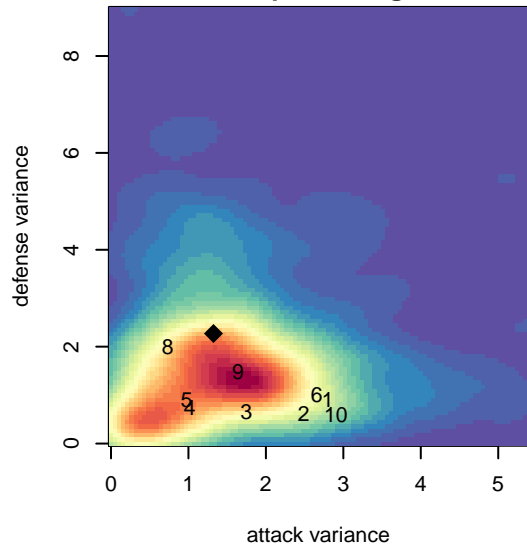

# Whatcom Rangers Blue B98

Whatcom FC Rangers  
 Bellingham, WA  
 B98 total strength=1310  
 attack=7.23 defense=4.74  
 fall league = RCL B98 Div 4  
 notes= Abshier 2012, Saletto 2014

alt names used:  
 71 WFC Rangers BU16 Blue  
 WHATCOM FC RANGERS B98 BLUE SALETT  
 70 Whatcom FC Rangers BU16 Blue  
 Whatcom FC Ra – BU98 Blue  
 Whatcom FC Ra – BU98 Blue

Venues played:  
 2014 Baker Blast COPA U16  
 2014 Oswego Nike Cup Silver U16  
 2014 Puma Pacific Coast Challenge COPA U16  
 2014 RCL B98 Div 4  
 2014 WYS Presidents Cup B98 Div 2

**Whatcom Rangers Blue B98**  
 Dots are actual minus expected GF (blue circles) and GA (red triangles).  
 Blue line is smoothed change in attack strength. Red is smoothed change in defense strength.

**attack and defense variance (black dot)  
relative to other teams  
and top 10 in region**

**attack and defense rating  
relative to others at age  
and all opponents in last 13 months**

**Performance relative to 13 month average**