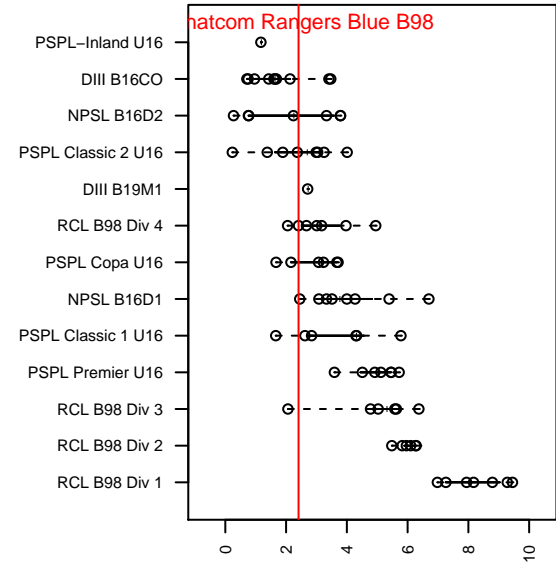

# Whatcom Rangers Blue B98

Whatcom FC Rangers  
 Bellingham, WA  
 B98 total strength=1310  
 attack=7.23 defense=4.74  
 fall league = RCL B98 Div 4  
 notes= Abshier 2012, Saletto 2014

alt names used:  
 71 WFC Rangers BU16 Blue  
 WHATCOM FC RANGERS B98 BLUE SALETT  
 70 Whatcom FC Rangers BU16 Blue  
 Whatcom FC Ra – BU98 Blue  
 Whatcom FC Ra – BU98 Blue

Venues played:  
 2014 Baker Blast COPA U16  
 2014 Oswego Nike Cup Silver U16  
 2014 Puma Pacific Coast Challenge COPA U16  
 2014 RCL B98 Div 4  
 2014 WYS Presidents Cup B98 Div 2

**Whatcom Rangers Blue B98**  
 Dots are actual minus expected GF (blue circles) and GA (red triangles).  
 Blue line is smoothed change in attack strength. Red is smoothed change in defense strength.

**attack and defense variance (black dot)  
relative to other teams  
and top 10 in region**

**attack and defense rating  
relative to others at age  
and all opponents in last 13 months**

**Performance relative to 13 month average**